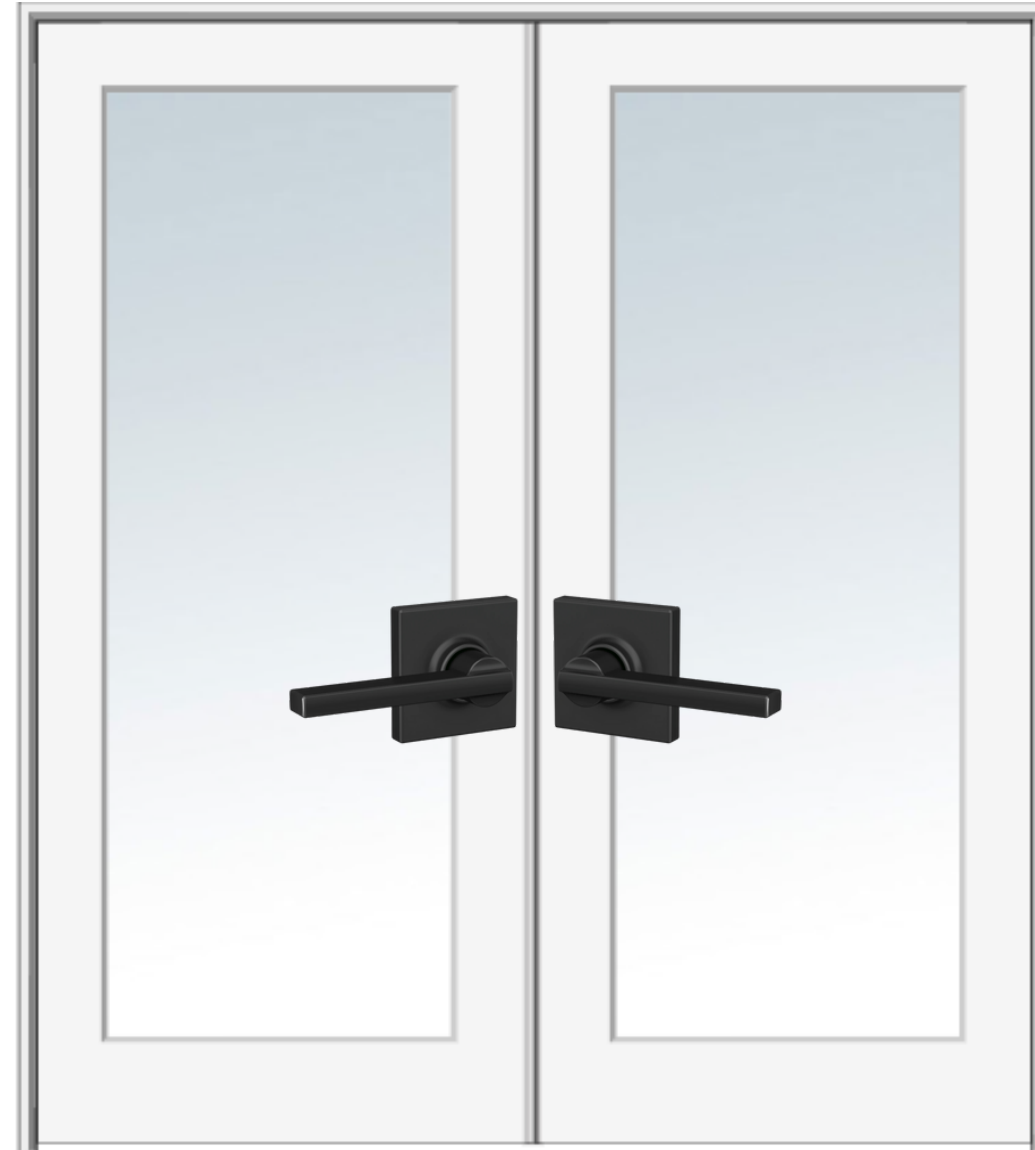

COUNTERTOP

CABINETRY

INTERIOR- POWDER

FLUSH MOUNT LIGHT FIXTURE

GLASS FRENCH DOOR

PAINT

WINDOWS

WOOD FLOORING