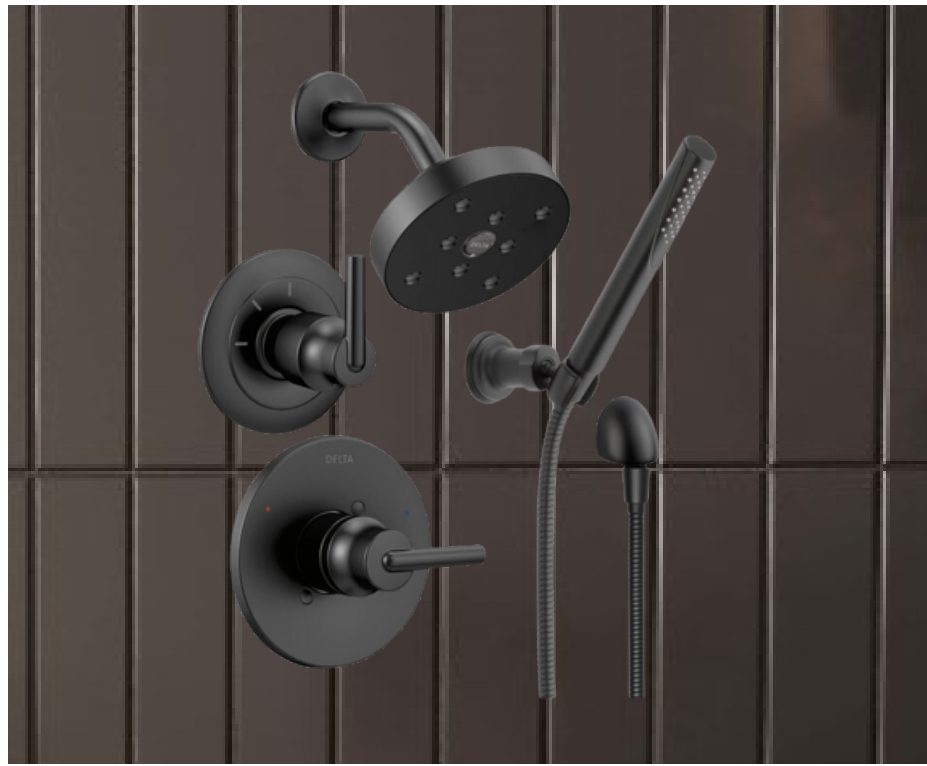

FAUCET

COUNTERTOP

CABINETRY

INTERIOR- PRIMARY BATH

SHOWER WALL TILE & FAUCETS & VALVES

MIRROR

VANITY LIGHT

HARDWARE

FAUCET

SHOWER FLOOR

MARBLE-LOOK FLOOR TILE

COUNTERTOP

CABINETRY

INTERIOR- BATH 2 & 3

SHOWER WALL TILE & FAUCETS & VALVES

MIRROR

VANITY LIGHT

HARDWARE

FAUCET

SHOWER FLOOR

MARBLE-LOOK FLOOR TILE

COUNTERTOP

CABINETY

INTERIOR- BASEMENT BATH