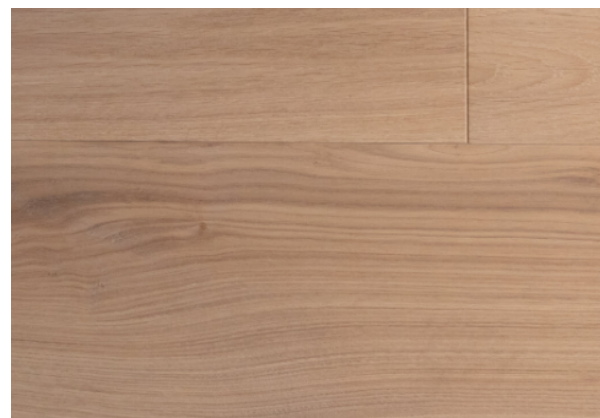

WALL TRIM INSPIRATION

INTERIOR- STUDY

DIINING ROOM CHANDELIER

PENDANTS

HARDWARE

BACKSPLASH

COUNTERTOP

WOOD FLOORING