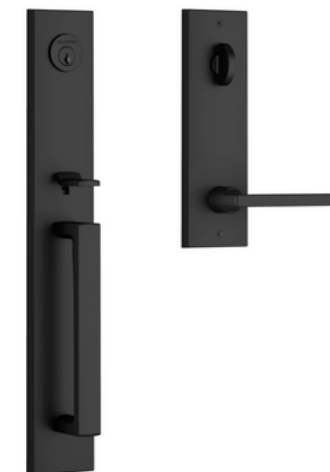

EXTERIOR FINISH SELECTIONS

ENTRY DOOR

BACK DOOR

SLIDING DOOR (NOT SHOWN WITH BLACK HARDWARE)

GUTTERS (WHITE)

WINDOWS

GARAGE (SHOWN WITHOUT TOP ROW OF GLASS)

HARDWARE