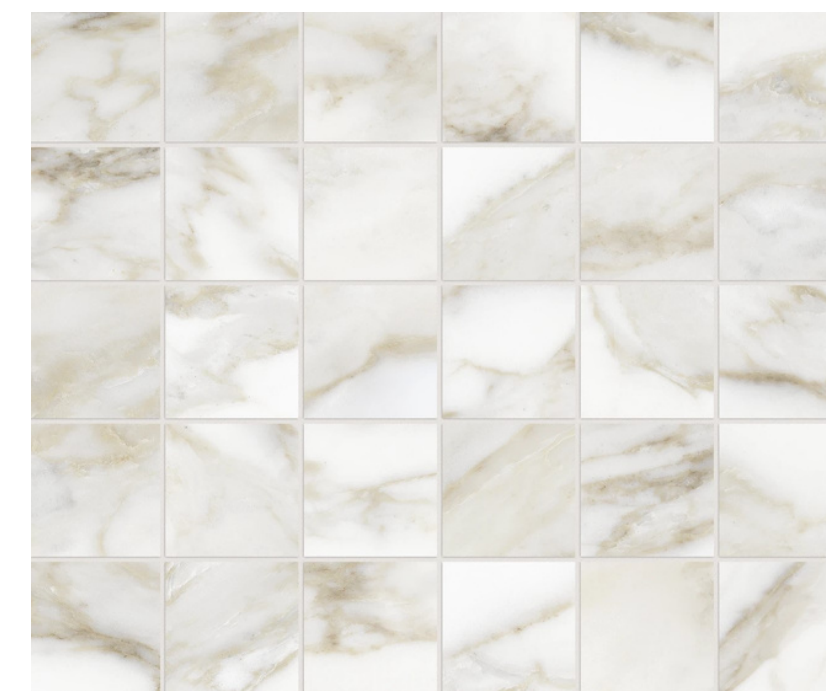

SHOWER FLOOR TILE

BATH 2 & 3