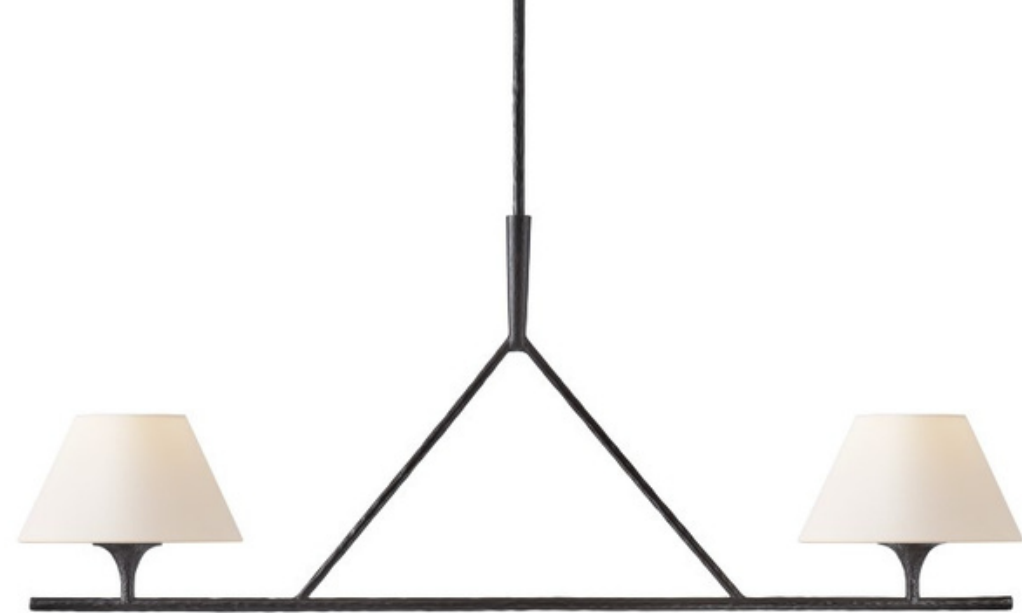

1605 STANLEY

Birmingham, MI

Bloomingtondale
H O M E S

REAR RENDERING

STANDING SEAM METAL ROOF (BLACK)

ASPHALT ROOF SHINGLES (BLACK)

TRIM COLOR (WHITE)

COMPOSITE CEDAR SHAKE PAINTED CHARCOAL & WHITE

LIBRARY SCONCES

WOOD FLOORING

PAINT

INSPIRATIONAL IMAGE

STUDY

PENDANTS

DIINING ROOM CHANDELIER

COUNTERTOP
& BACKSPLASH