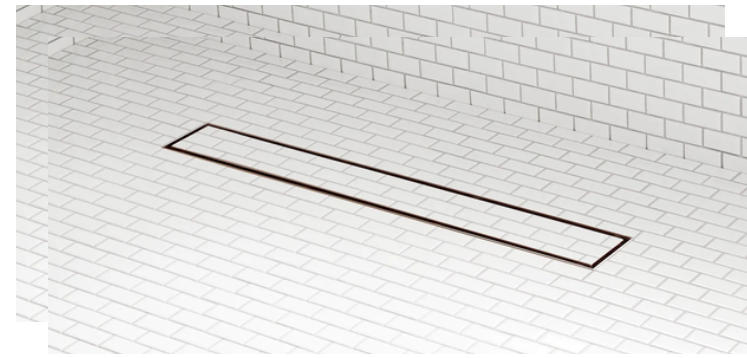

LINEAR DRAIN