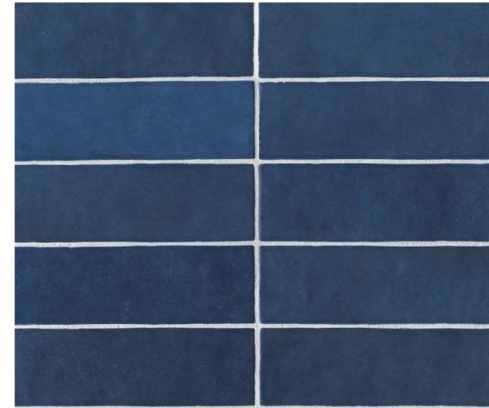

## Floor Tile

Virginia Tile

Name /Color: CTI- Expression Mosaic/Daylight

Size: 2" Hex

Item #: CTI EXDA HEX2M (Matte)

Installed Pattern: Stacked Horizontally

Single Tile & Color